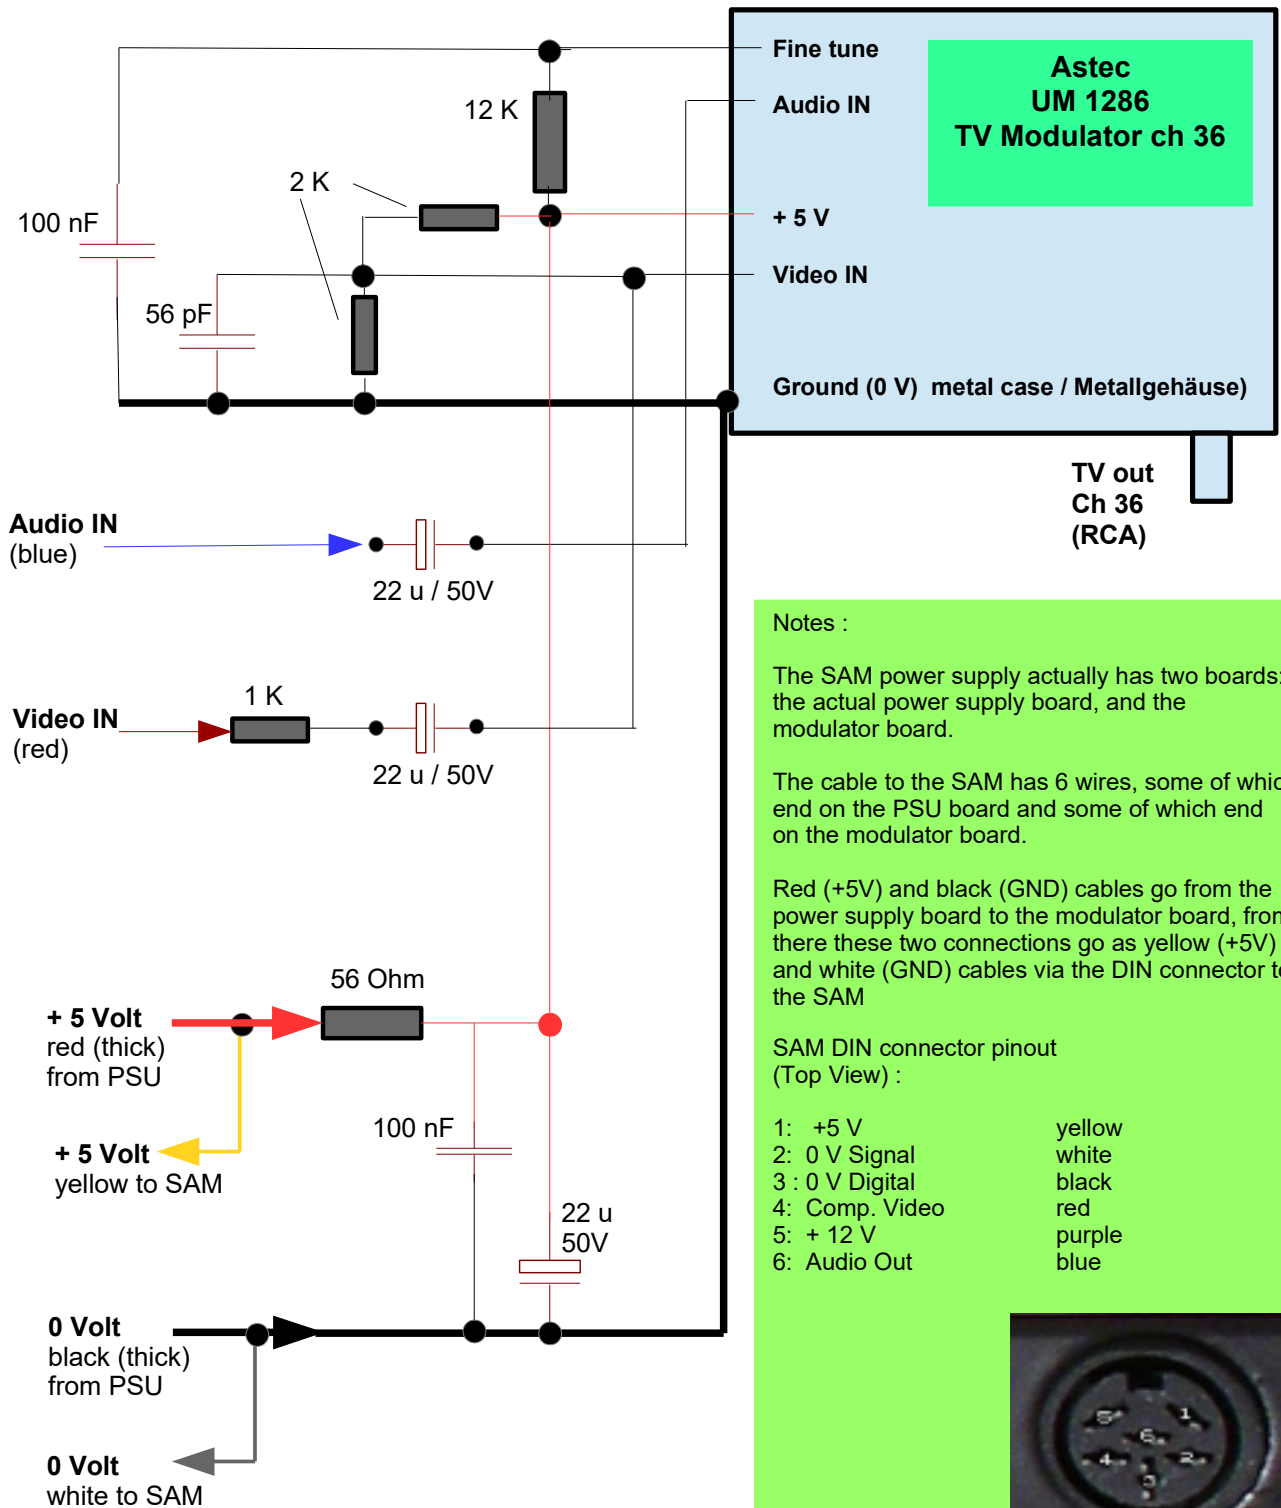

Power supply for MGT SAM Coupe, home computer, page 1 (Power supply +5, +12 Volt)

Power supply for MGT SAM Coupe
B300298 / Assy

5V 2A
12 V 200 mA

(dieter.hucke@gmx.de)
errors excepted

Power supply for MGT SAM Coupe, home computer, page 2 Video / TV Interface (housed in the power supply)

TV Modulator for MGT SAM Coupe
with Astec UM 1286 Modulator
Channel UHF 36

(dieter.hucke@gmx.de)
Errors excepted