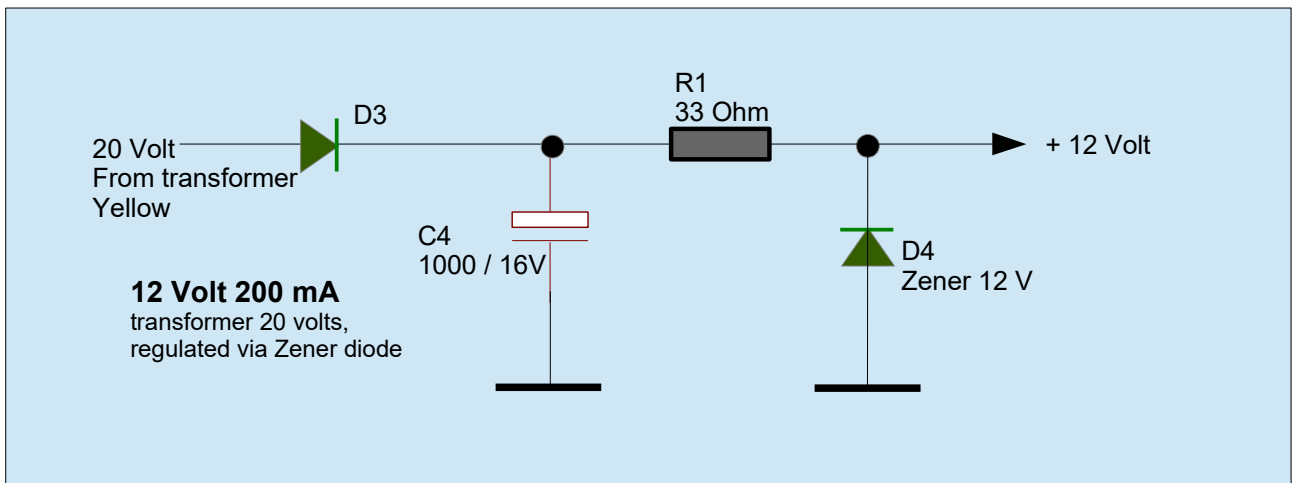

Power supply for MGT SAM Coupe, home computer, page 1 (Power supply +5, +12 Volt)

Power supply for MGT SAM Coupe
B300298 / Assy

5V 2A
12 V 200 mA

(dieter.hucke@gmx.de)
errors excepted

Power supply for MGT SAM Coupe, home computer, page 2 Video / TV Interface (housed in the power supply)