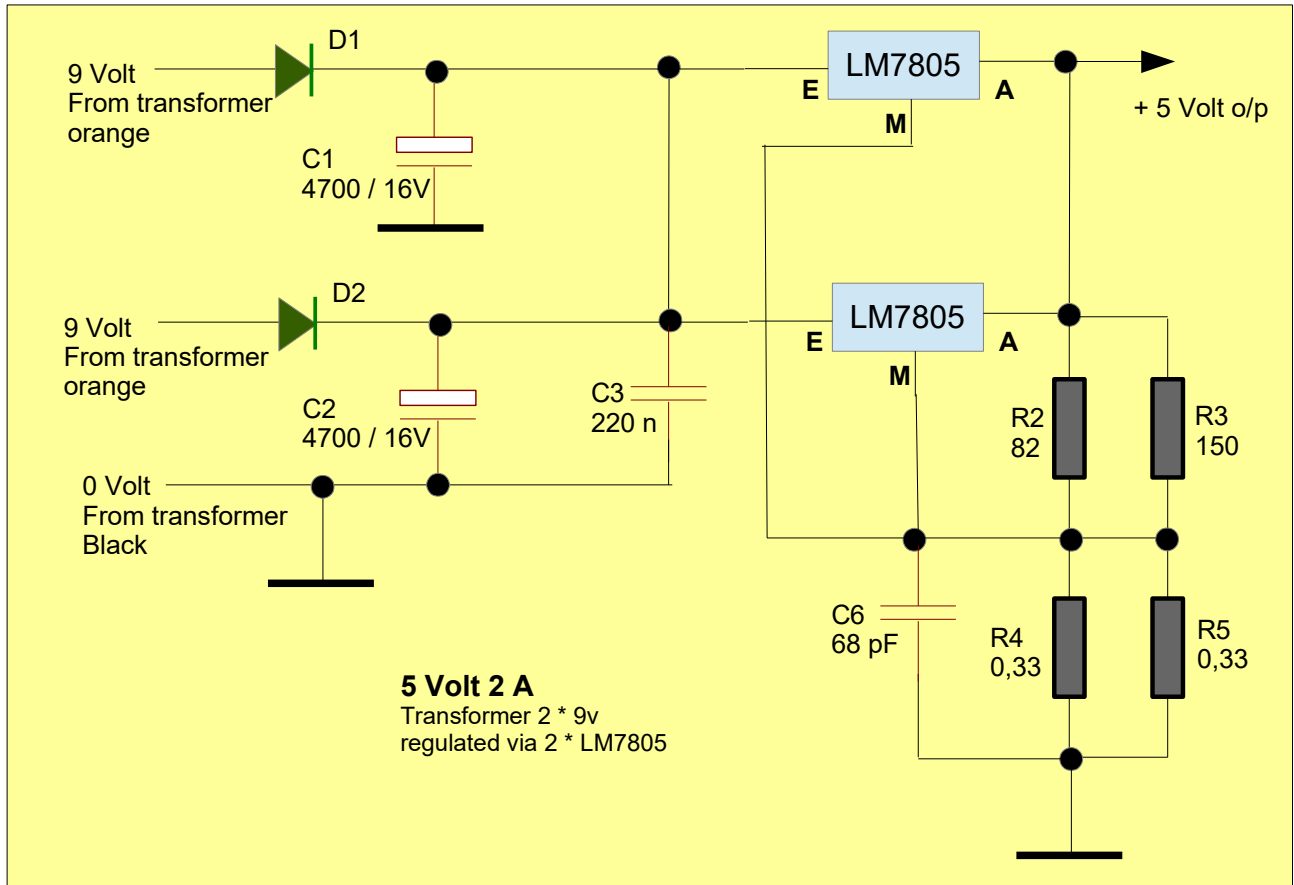

Power supply for MGT SAM Coupe, home computer, page 1 (Power supply +5, +12 Volt)

Power supply for MGT SAM Coupe
B300298 / Assy

5V 2A
12 V 200 mA

(dieter.hucke@gmx.de)
errors excepted

Power supply for MGT SAM Coupe, home computer, page 2 Video / TV Interface (housed in the power supply)

TV Modulator for MGT SAM Coupe
with Astec UM 1286 Modulator
Channel UHF 36

(dieter.hucke@gmx.de)
Errors excepted